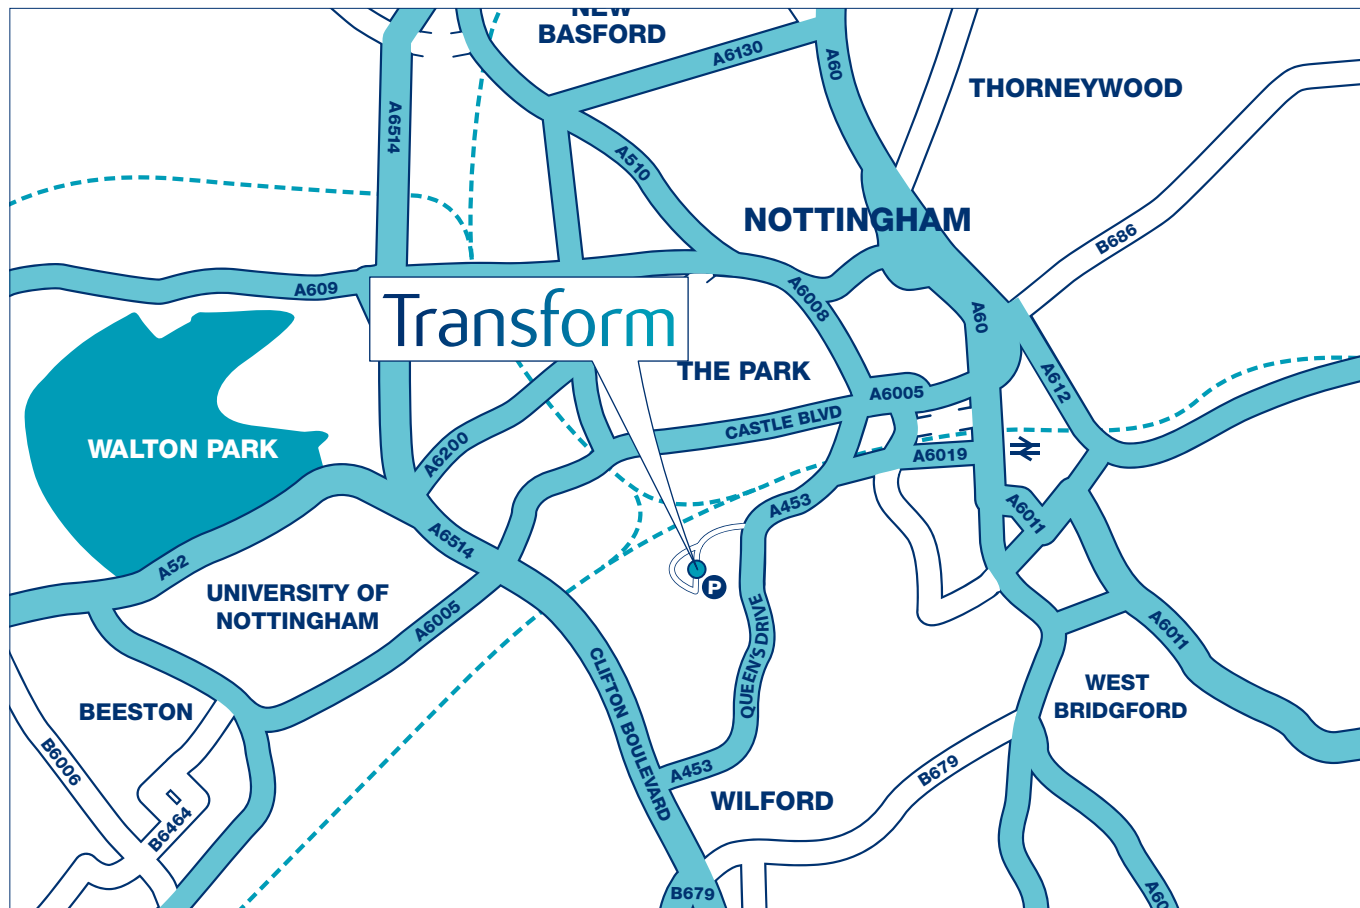

How to find our Nottingham Clinic

21 The Triangle, ng2 Business Park, Nottingham, NG2 1EN

Tel: 0115 934 1800

Fax: 0115 934 1801

By rail

Nottingham Clinic is five minutes from Nottingham Railway Station by taxi.

By road

From M1 - Join the A453 at J24, towards Nottingham. Continue for 9.5 miles towards City Centre. Turn left before Homebase on to Enterprise Way (approximately 1 mile), continue over the roundabout and take the first left, Transform is on the left hand side.

From A46 - Follow the A52 towards Nottingham, past Radcliffe-on-Trent. At the next roundabout turn left, following the A52 (Derby). Continue along the A52 over two more roundabouts. At Clifton Bridge join the A453 signposted City Centre. Turn left before Homebase on to Enterprise Way (approximately 1 mile), continue over the roundabout and take the first left, Transform is on the left hand side.

From A52 - Follow the A52 towards Nottingham (Brian Clough Way). At the roundabout with the Ring Road turn right (A52 Grantham). After approximately 1.5 miles turn left to join the A453 signposted City Centre. Turn left before Homebase on to Enterprise Way (approximately 1 mile), continue over the roundabout and take the first left, Transform is on the left hand side.

From A60 - Follow the A60 towards Nottingham. At Daybrook turn right on to the Ring Road (A6514). Follow the Ring Road for approximately 7 miles. Then turn left to join the A453 signposted City Centre. Turn left before Homebase on to Enterprise Way (approximately 1 mile), continue over the roundabout and take the first left, Transform is on the left hand side.

Car parking

Is directly outside the building.

On arrival

Come to the first floor where you will be greeted at reception.

Comprehensive aftercare / Over 30 years' experience / Flexible finance

Transform
Britain's number one cosmetic surgery group

For a FREE consultation visit www.transforminglives.co.uk